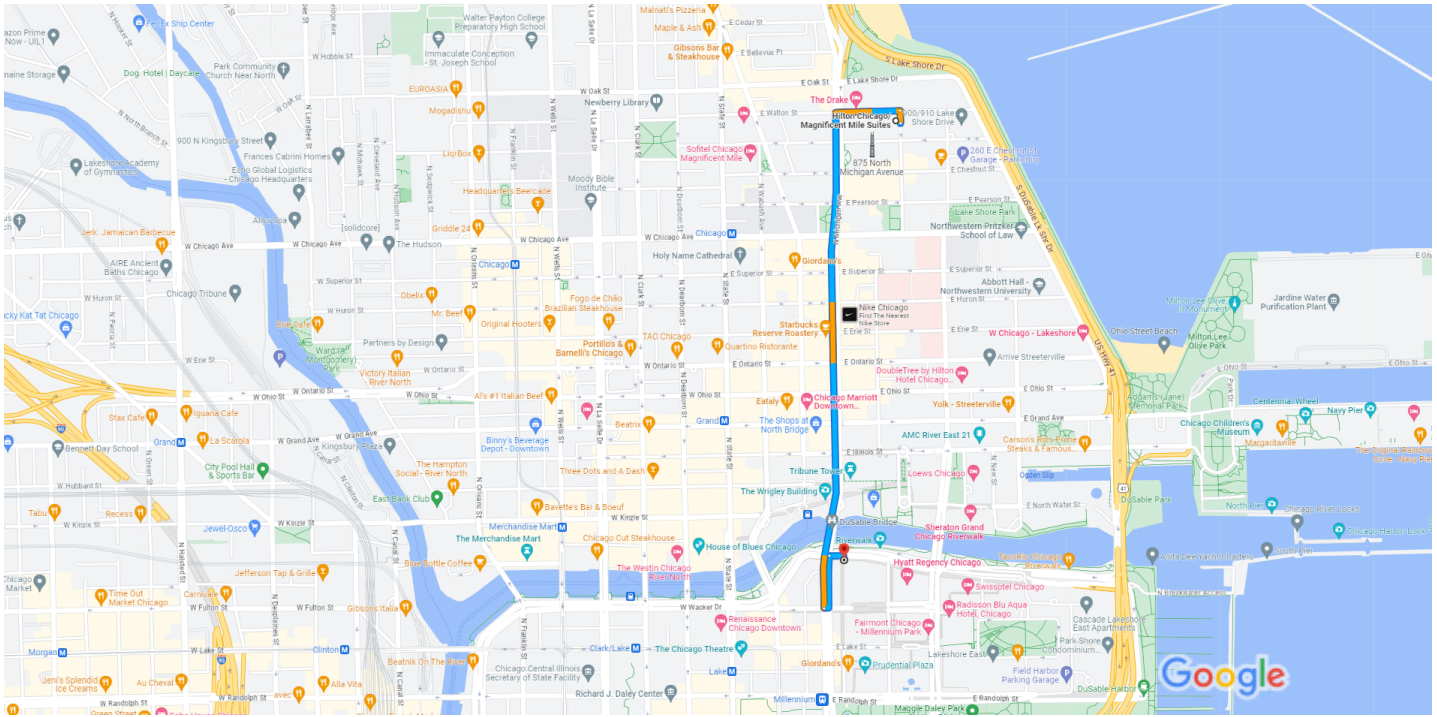

Hilton Chicago/Magnificent Mile Suites, 198 E Delaware Pl, Chicago, IL 60611 to Illinois Center Parking North - LAZ, 111 E Wacker Dr, Chicago, IL 60601

Drive 1.2 miles, 7 min

Map data ©2023 Google 500 ft

Hilton Chicago/Magnificent Mile Suites
198 E Delaware Pl, Chicago, IL 60611

- ↑ 1. Head north on N Mies Van Der Rohe Way toward E Walton St
_____ 121 ft
 - ↶ 2. Turn left onto E Walton St
_____ 0.1 mi
 - ↶ 3. Turn left onto N Michigan Ave
_____ 0.9 mi
 - ↷ 4. Make a U-turn at E Wacker Pl
_____ 0.1 mi
 - ↷ 5. Turn right at the 1st cross street onto E Wacker Dr
_____ 141 ft
- i** Destination will be on the right

Illinois Center Parking North - LAZ
111 E Wacker Dr, Chicago, IL 60601